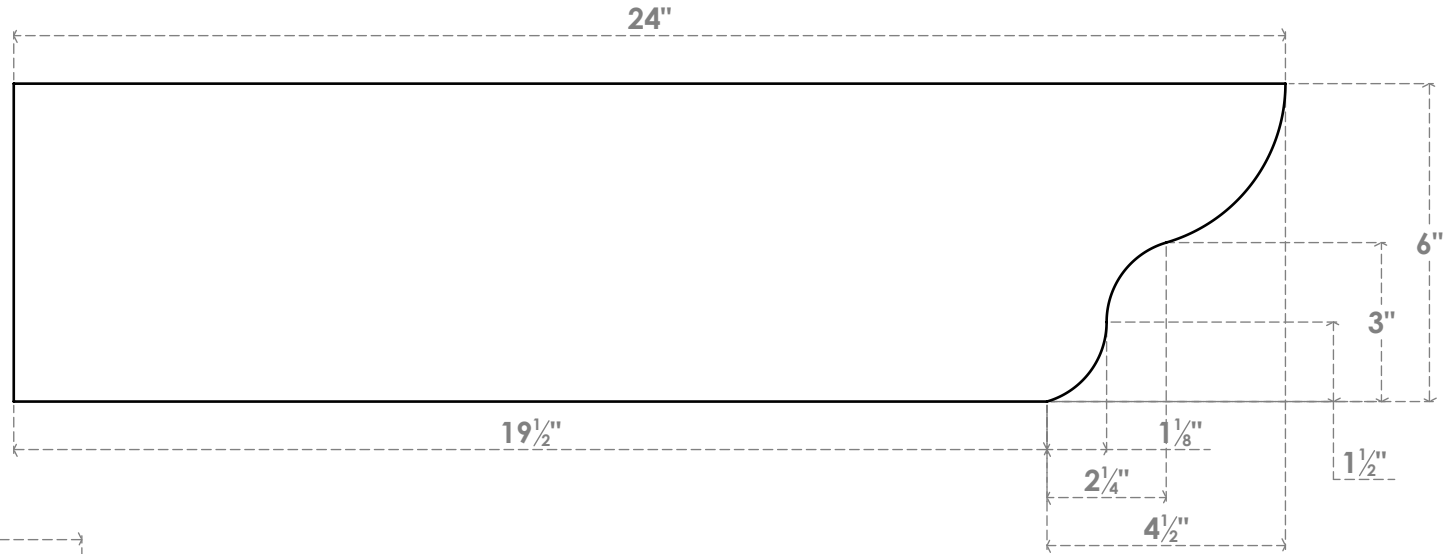

RFTP06X06X24GRN

6"W X 6"H X 24"L GREENSBORO ARCHITECTURAL GRADE PVC RAFTER TAIL

SIDE PROFILE

FRONT PROFILE

ISOMETRIC

EKENA MILLWORK
 2300 WEST MAIN ST.
 CLARKSVILLE, TX 75426
 TOLL FREE: 866-607-0453
 WWW.EKENAMILLWORK.COM