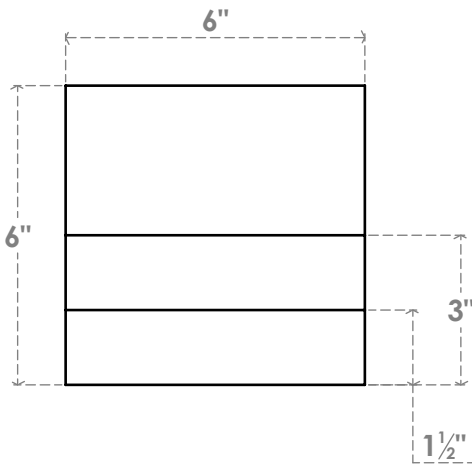

RFTP06X06X24GRN

6"W X 6"H X 24"L GREENSBORO ARCHITECTURAL GRADE PVC RAFTER TAIL

SIDE PROFILE

FRONT PROFILE

ISOMETRIC

EKENA MILLWORK
 2300 WEST MAIN ST.
 CLARKSVILLE, TX 75426
 TOLL FREE: 866-607-0453
 WWW.EKENAMILLWORK.COM